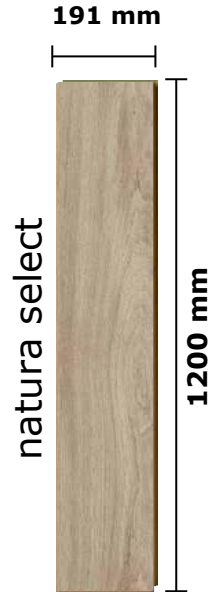

Step into the rich colours of mountain ranges filled with gold, iron and copper.

1 Tile	191 x 1200	2.467 sq.ft	0.2292 sq.m
1 Box	8 Tiles	19.736 sq.ft	1.8336 sq.m

	Qty	Area	
	60 Boxes	1184.21 sq.ft	110.02 sq.m

niksar walnut

Niksar Walnut (PRK 401)

Natura
SELECT

191 mm

1200 mm

A symbol of fertility & legends !

*Feel the firm texture of the walnut tree,
a symbol of nobility and elegance.*

1 Tile	191 x 1200	2.467 sq.ft	0.2292 sq.m
1 Box	8 Tiles	19.736 sq.ft	1.8336 sq.m