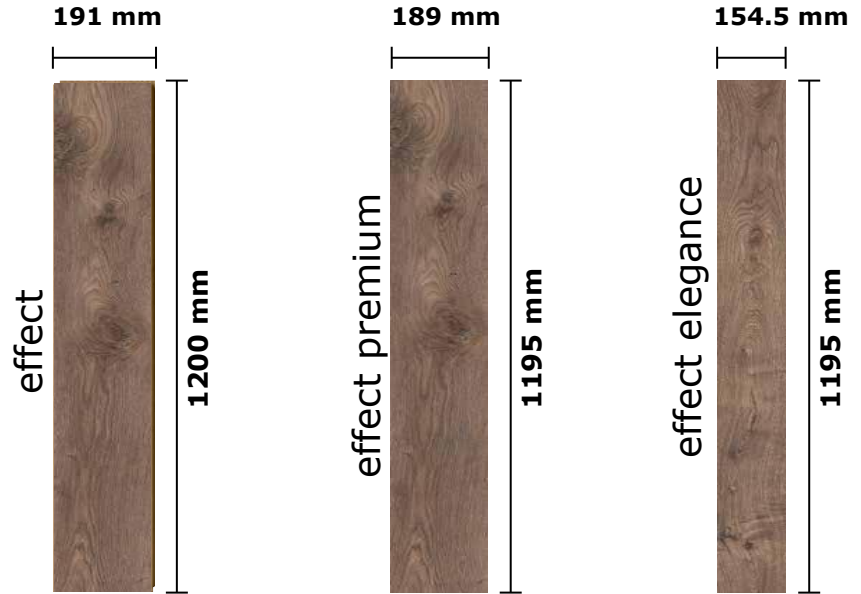

8 MM

EFFECT SERIES

altay (PRK 908)

effect

The pinnacle of aesthetics!

Step into the rich colours of mountain ranges filled with gold, iron and copper.

1 Tile	191 x 1200	2.467 sq.ft	0.2292 sq.m
1 Box	8 Tiles	19.736 sq.ft	1.8336 sq.m